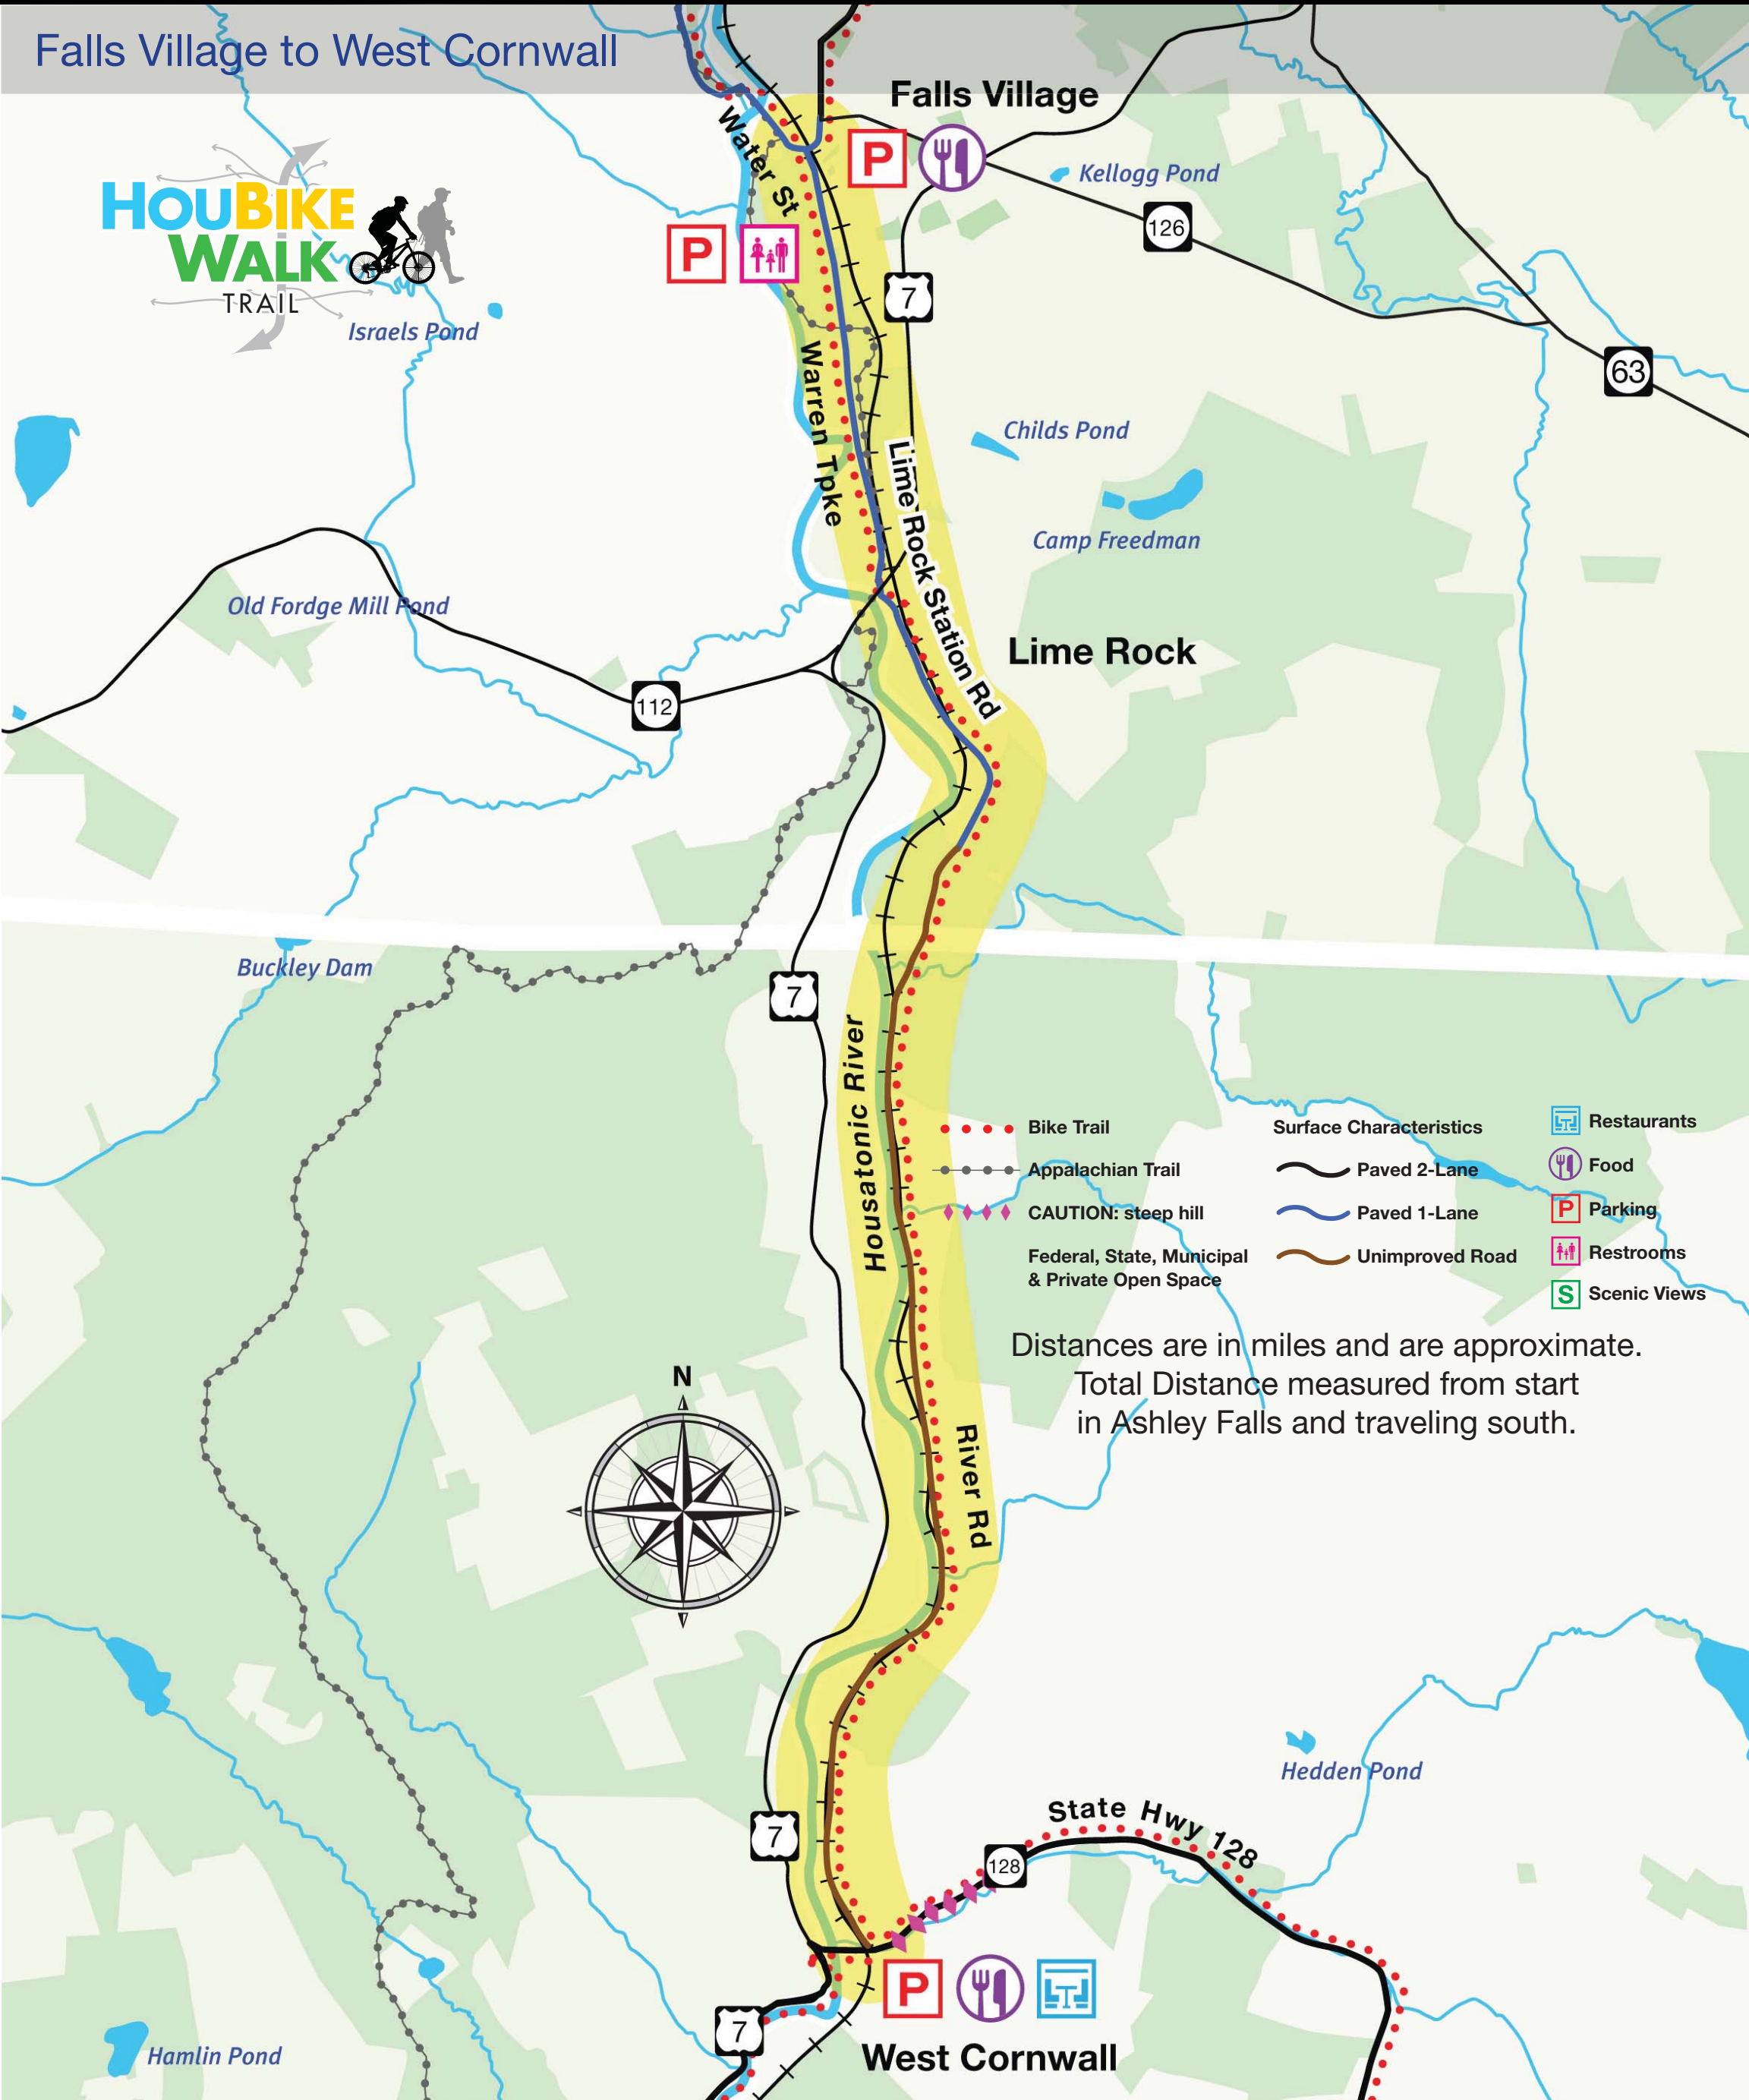

# Housatonic Covered Bridge Trail

Falls Village to West Cornwall

A program of the  
Upper Housatonic Valley  
National Heritage Area

In Partnership  
With  
National Park Service

Falls Village to West Cornwall

Distances are in miles and are approximate.  
Total Distance measured from start  
in Ashley Falls and traveling south.